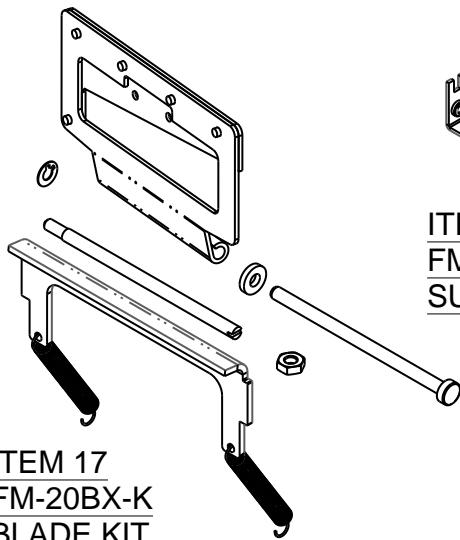

ITEM 17
FM-20BX-K
BLADE KIT