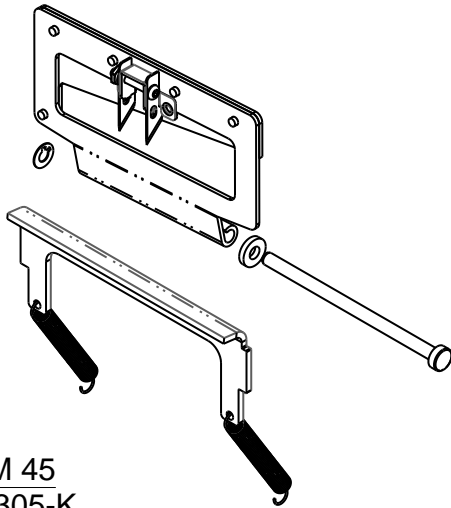

ITEM 45
FM-305-K
TAB CUTTER SHEAR BLADE KIT